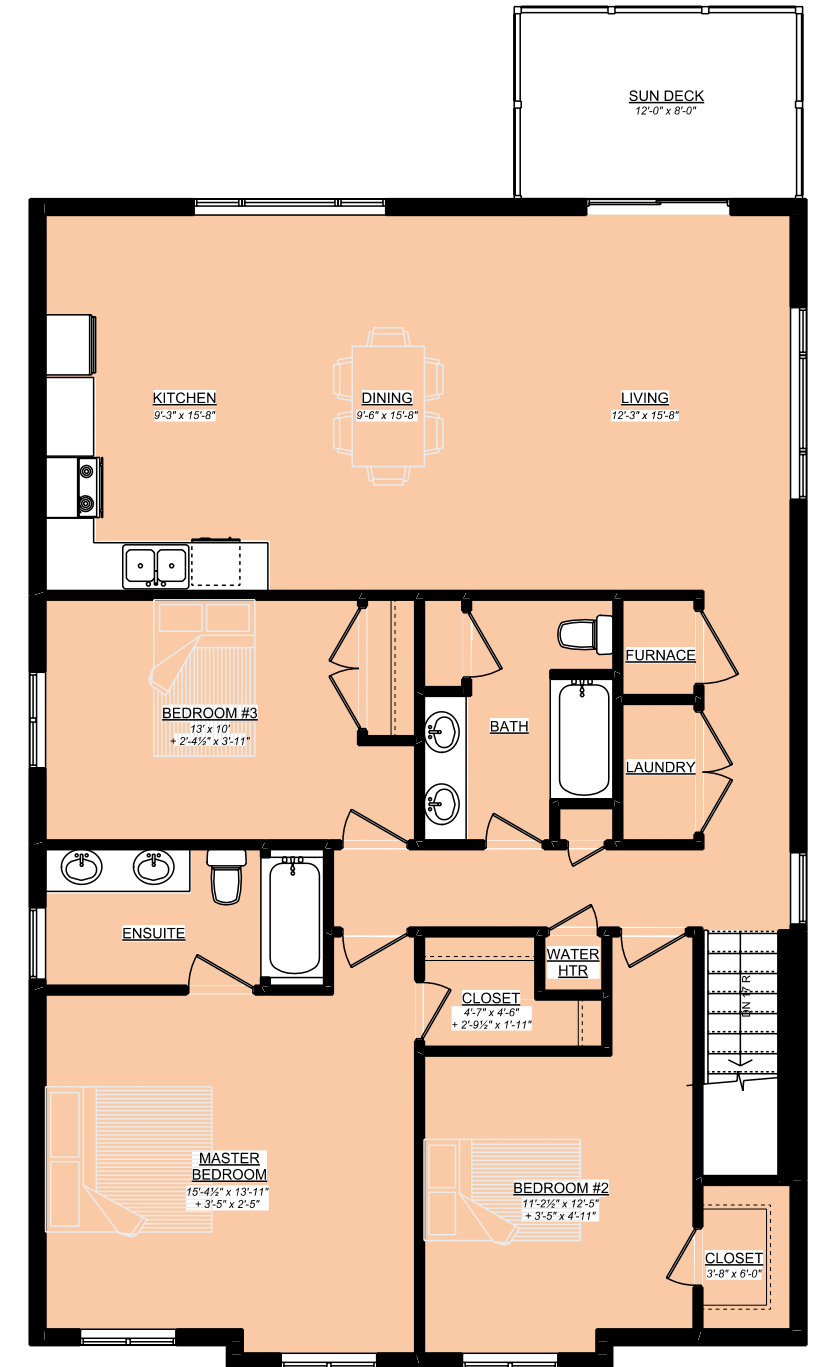

Second Floor Plan