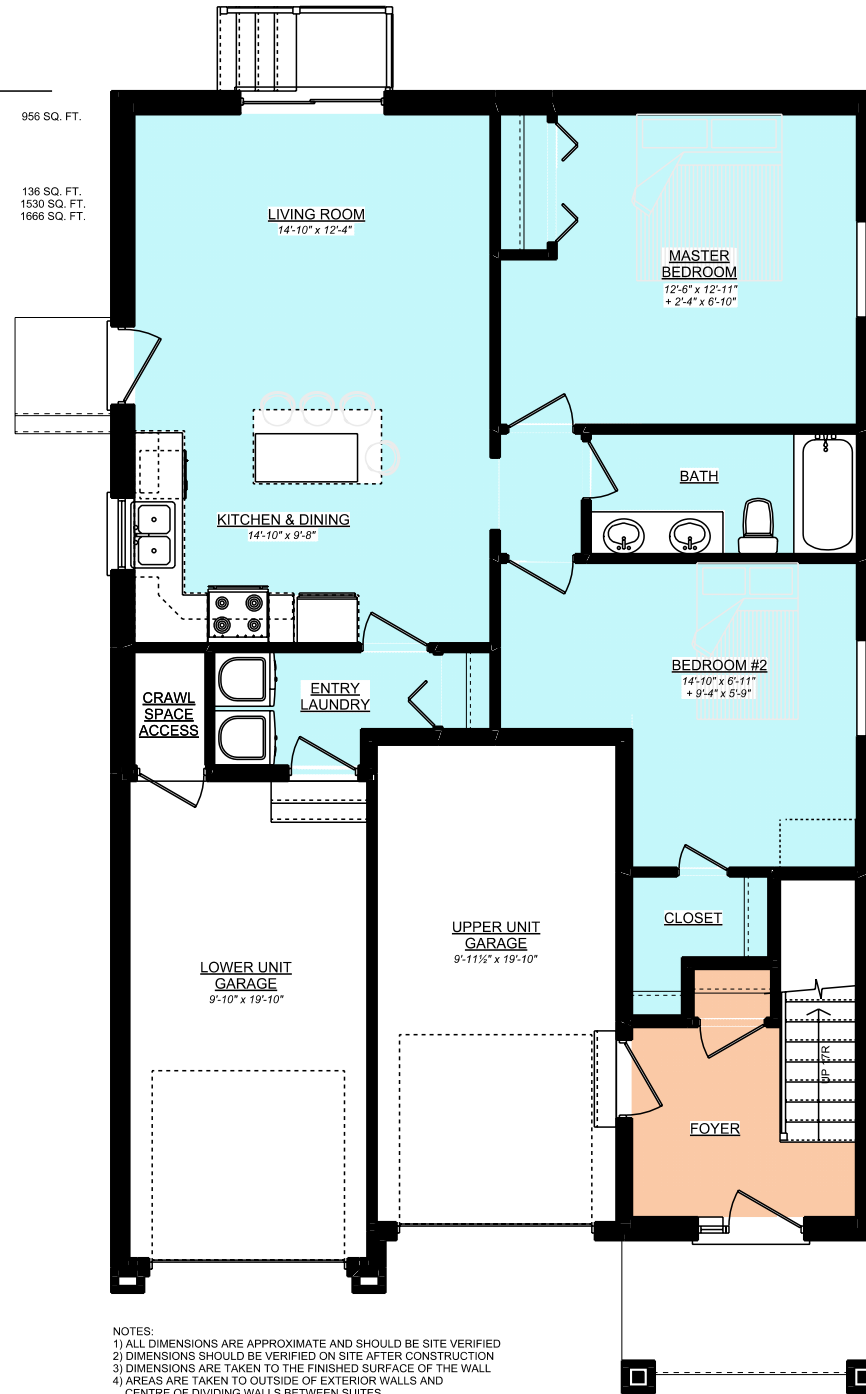

LEGEND

	MAIN FLOOR SUITE MAIN FLOOR SUITE	956 SQ. FT.
	SECOND FLOOR SUITE ENTRY ON MAIN FLOOR SECOND FLOOR SUITE TOTAL AREA	136 SQ. FT. 1530 SQ. FT. 1666 SQ. FT.

Main Floor Plan